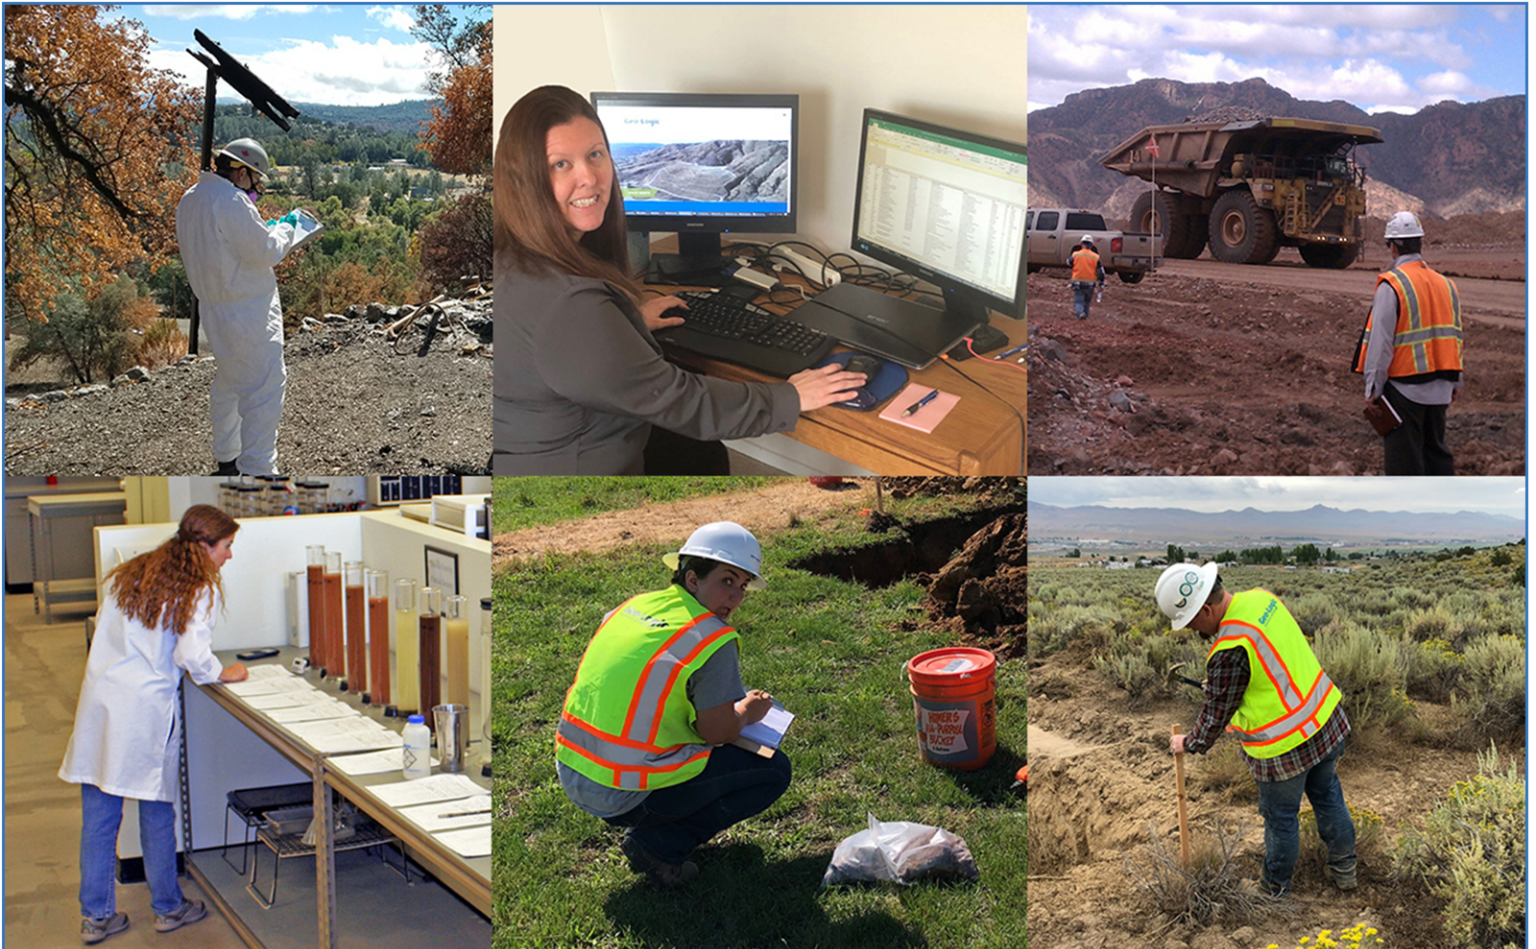

Our company includes 26 offices throughout the United States and Peru, and as a result, systems were already in place to allow our employees to connect between offices, and in most cases, no additional changes were required to allow further distribution of our workforce into their homes. New response measures have been put in place to respond to the specific circumstances of COVID-19, and these measures are designed to ensure the services we provide to our clients are uninterrupted so that you can continue to meet your operational goals, maintain regulatory compliance, and serve your communities.

Our staff will be reaching out to ensure that our clients' project needs are met, and to integrate specific concerns and pandemic-related procedures into our projects. In this way, we aim to reduce our clients' concerns about worker and community health and safety, project schedule, and budget.

On behalf of the 250 men and women of GLA, we remain committed to the safety, security, and well-being of our people, our clients, our communities, and the environment.

Please contact Nicole Sweetland at nsweetland@geo-logic.com or (805) 681-2984 if you would like further information about our COVID-19 response plan.

Listening to what our clients want
Safely providing solutions